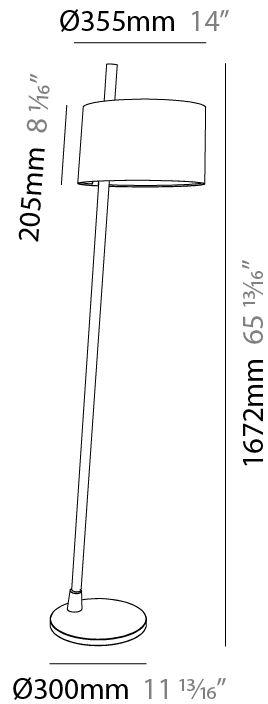

LINOOD PORTABLE

D94041

base number

1. To build a product code in our configurator select the specify button on the base model # product page
2. To build a manual product code on this datasheet choose from the options listed below in blue font and add the suffix to the base model #

GENERAL

Series: Linoood
Partner: Milan
Division: Design
Installation: Portable
Product Type: Floor
Mounting Location: Floor
Light Distribution: Direct / Indirect

PHYSICAL

Diameter (mm): 355
Diameter (in): 14
Height (mm): 1672
Height (in): 65 ¹³/₁₆
Weight (kg): 5.9
Weight (lbs): 12.999
Diffuser: Linen Shade
Fixture Material: Oak Wood
Primary Material: Wood

ELECTRICAL

Number of Lamps: 1
Lamp Type: LED Retrofit
Lamp Shape: A19
Bulb Included: Bulb Not Included
Total Output Wattage (W): 12
Max. Wattage Per Lamp (W): 12
Lamp Base: E26
Input Voltage (V): 120
Upon Request: 277Vac / GU24

LED

OPTICAL

RATINGS AND CERTIFICATIONS

Certified By: CSA Certified to UL and CSA Standards
IP rating: IP20

PROJECT	
TYPE	
SPECIFIER	
QUANTITY	
DATE