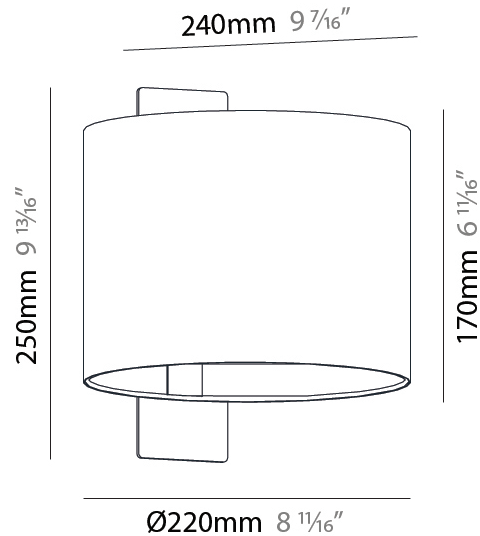

PROJECT	
TYPE	
SPECIFIER	
QUANTITY	
DATE	

LINOOD SURFACE

D93063

base number

1. To build a product code in our configurator select the specify button on the base model # product page
2. To build a manual product code on this datasheet choose from the options listed below in blue font and add the suffix to the base model #

GENERAL

Series: Linoood
Partner: Milan
Division: Design
Installation: Surface
Product Type: Wall Surface
Mounting Location: Wall
Light Distribution: Direct / Indirect

PHYSICAL

Shape: Drum
Diameter (mm): 220
Diameter (in): 8 ¹¹/₁₆
Width (mm): 240
Width (in): 9 ⁷/₁₆
Height (mm): 250
Depth (mm): 220
Height (in): 9 ¹³/₁₆
Depth (in): 8 ¹¹/₁₆
Weight (kg): 5.9
Weight (lbs): 12.999
Diffuser: Linen Shade
Fixture Finish: TBL
Fixture Material: Ash Wood
Primary Material: Wood

ELECTRICAL

Number of Lamps: 1
Lamp Type: LED Retrofit
Lamp Shape: A19
Bulb Included: Bulb Not Included
Total Output Wattage (W): 12
Max. Wattage Per Lamp (W): 12
Lamp Base: E26
Input Voltage (V): 120
Upon Request: 277Vac / GU24

LED

OPTICAL

RATINGS AND CERTIFICATIONS

Certified By: CSA Certified to UL and CSA Standards
IP rating: IP20