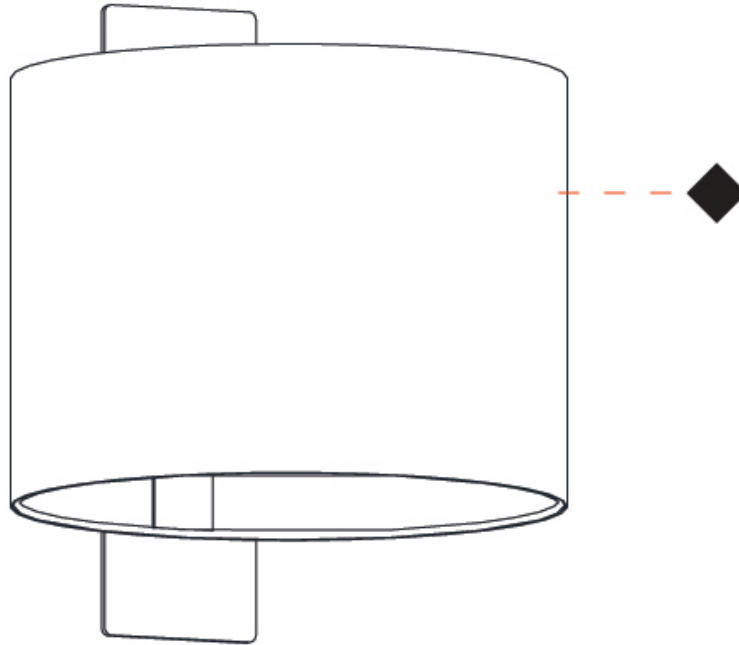

D93063

PROJECT _____

TYPE _____

SPECIFIER _____

QUANTITY _____

DATE _____

D