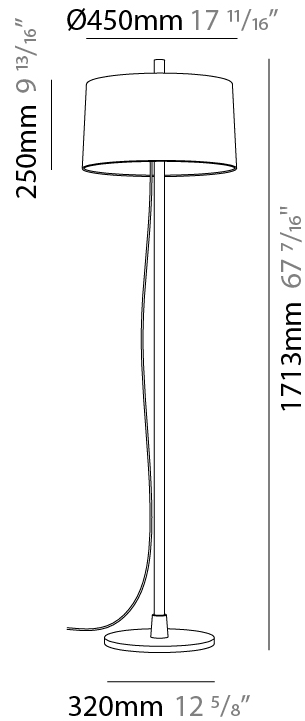

PROJECT	
TYPE	
SPECIFIER	
QUANTITY	
DATE	

LINOOD PORTABLE

D94043

base number

1. To build a product code in our configurator select the specify button on the base model # product page
2. To build a manual product code on this datasheet choose from the options listed below in blue font and add the suffix to the base model #

GENERAL

Series: Linoood
Partner: Milan
Division: Design
Installation: Portable
Product Type: Floor
Mounting Location: Floor
Light Distribution: Direct / Indirect

PHYSICAL

Shape: Abstract
Diameter (mm): 450
Diameter (in): 17 ¹¹/₁₆
Height (mm): 1713
Height (in): 37 ⁷/₁₆
Weight (kg): 5.9
Weight (lbs): 12.999
Diffuser: Linen Shade
Fixture Material: Oak Wood
Primary Material: Wood
Cable Details: 3000mm / 118 1/8"
Upon Request: Bolt Down

ELECTRICAL

Number of Lamps: 3
Lamp Type: LED Retrofit
Bulb Included: Bulb Not Included
Total Output Wattage (W): 36
Max. Wattage Per Lamp (W): 12
Lamp Base: E26
Input Voltage (V): 120
Upon Request: 277Vac / GU24

LED

OPTICAL

RATINGS AND CERTIFICATIONS

Certified By: CSA Certified to UL and CSA Standards
IP rating: IP20